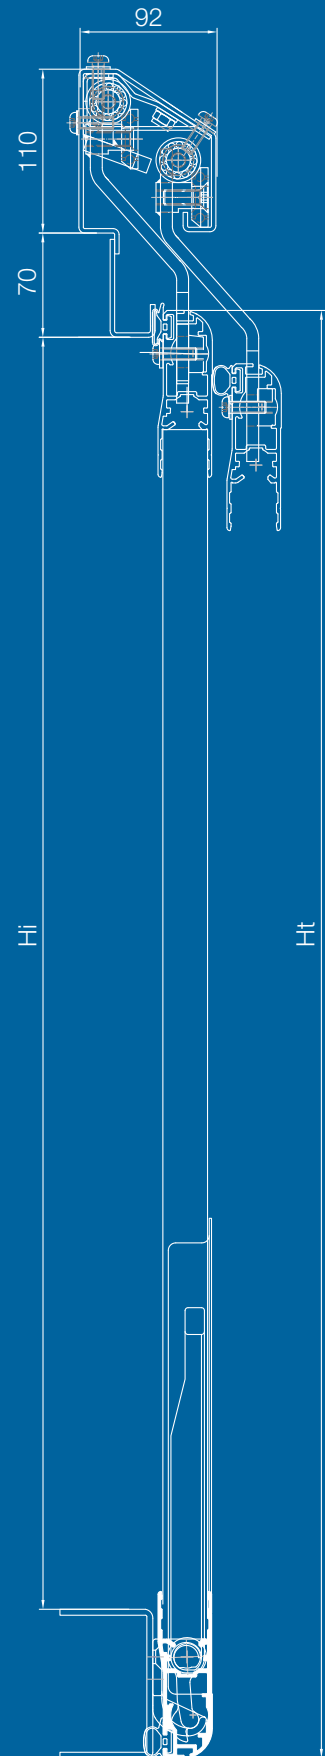

PWP Door System Sliding door

 PWP SA

PWP Door System

Features of the PWP sliding door:

- reliable sliding door system, suitable for all types of truck bodies
- lesser parts, therefore little maintaining- and operating costs
- easy and quick to operate (one-hand operation)
- recessed lock
- safe locking arrangement also with under load
- door runs in a top rail: no bottom rail necessary
- low weight
- adjustable to customer demands due to modular system
- meet all European safety regulations