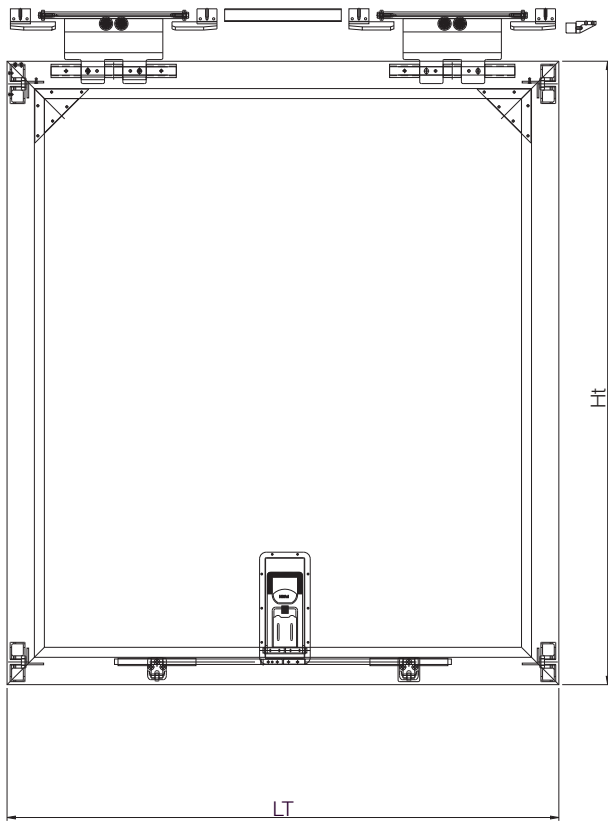

PWP Door System Sliding door

 PWP SA

PWP Door System

Features of the PWP sliding door:

- reliable sliding door system, suitable for all types of truck bodies
- lesser parts, therefore little maintaining- and operating costs
- easy and quick to operate (one-hand operation)
- recessed lock
- safe locking arrangement also with under load
- door runs in a top rail: no bottom rail necessary
- low weight
- adjustable to customer demands due to modular system
- meet all European safety regulations